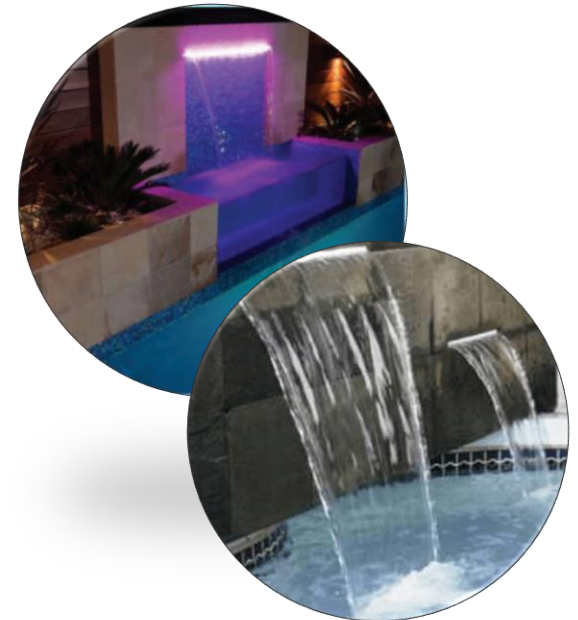

FEATURE WALLS

SHAPES

1.

2.

WATERFALLS

Create unique and personal space in your pool by adding feature walls with stone, tile or mosaic look. Add Sheer Decent Waterfall Blades and feel the natural splash of water. Creativity don't have a limit. Create your reality!

FEATURE WALLS

SHAPES

3.

4.

FINISHES

To makes your feature wall special choose one of finishes witch will fit perfectly to your pool.