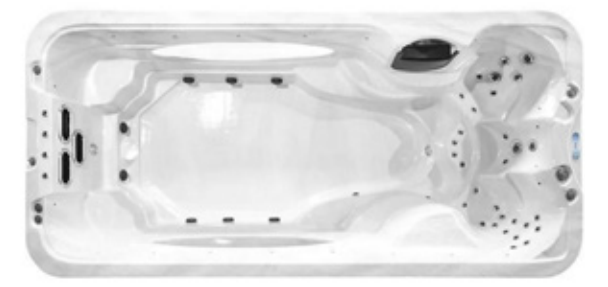

Options:

24h WMS
Lockable cover
Stereo inc Sub
Bluetooth
Wifi system

The
OCEAN VIEW

OCEAN VIEW *Spa*

The Ocean View swim spa with its unique side viewing access is the ultimate single zone swim spa with focus on personal exercise and relaxation. The extra-long swim zone provides additional freedom and enough underwater workout space for two people. Three integrated massage seats complete this Unique Innovative package.

Features a
glass window view panel a world first
from Blue Haven

BLUHVN
Swim for Life

Specifications:
Seats 5
4800 x 2280 x 1310 mm
8300 ltrs
Dry weight 1425 kg
Filled weight 9725 kg
48 amp single phase
Direct hardwire required

Features:
Glass window
54 Jets
4 Swim Jets
3 pumps
Water features
Heater
UV & Ozone
Aluminium frame
LED lighting
Foam insulation

Options:
24h WMS
Perimeter lighting
Lockable cover
Bluetooth stereo
Wifi

PHARAOH *Spa*

The Pharaoh Dual Zone swim spa is the Ultimate in the Blue Haven Swim Spa Range. The aim is creating the ultimate swim spa experience with focus on personal exercise and relaxation.. The extra-long swim zone provides additional freedom and enough underwater workout space for two people. Separate spa and swim zones allow for individual settings and operation for a Magical experience.