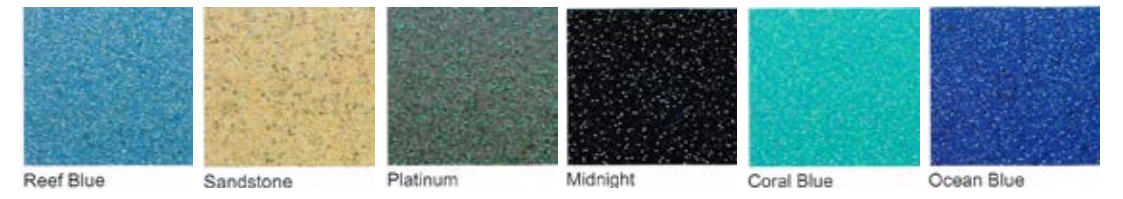

THE PERFECT COLOUR FOR YOUR OASIS

STANDARD FINISH

The colour is moulded into the product giving it a smooth and durable finish.

CULTURED FINISH

A range of high performance decorative surface finishes that provide a stone-like appearance to the pool surface.

STARLIGHT FINISH

These durable coatings exhibit outstanding weathering and fade resistance properties and contain stunning jewel highlights.

SHIMMER FINISH (GELCOAT)

A range of striking, high performance pool coatings giving a highly decorative and reflective finish.

Freestanding Plunge Pools only

CULTURED FINISH (GELCOAT)

A range of striking, high performance pool coatings giving a highly decorative and reflective finish.

Freestanding Plunge Pools only

BLUHVN

Swim for Life