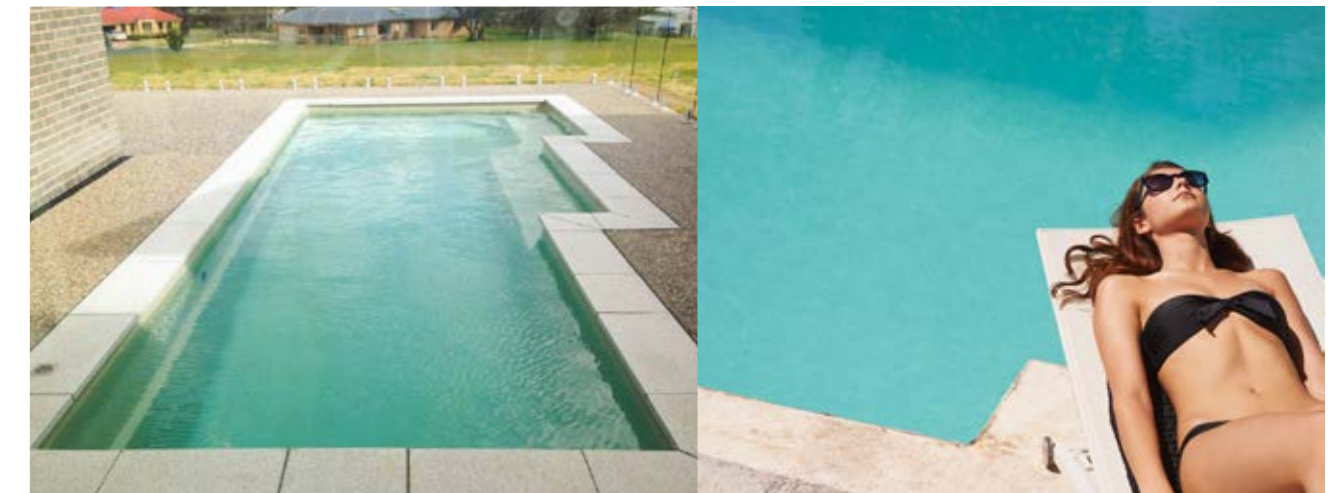

The
CHIC

CHIC

Be the first to own the new ultra-modern 'Chic' design from Blue Haven Pools.

With a unique shape that will fit a variety of backyard areas and compliment any modern home, this family friendly design offers an extra safety ledge, dynamic stair design and swim out.

SIZES

- 9m x 4.2m x 1.69m / 1.14m
- 8m x 4.2m x 1.65m / 1.17m
- 7m x 4.2m x 1.61m / 1.20m

Features include;
7, 8 & 9 m options
versatile design
modern shape

SEMI-INGROUND OR FREESTANDING PLUNGE

Introducing the freestanding plunge pool from Blue Haven, ideal for; total out of ground or semi-inground installation. With minimal site preparations, all you need is a level site with a crusher rock base, pool plumber and a certified electrician. Its easy to deck or dress up to suit your landscaping. If you want to place your pool in a unique place, our engineers will work with you to make your dreams come true!