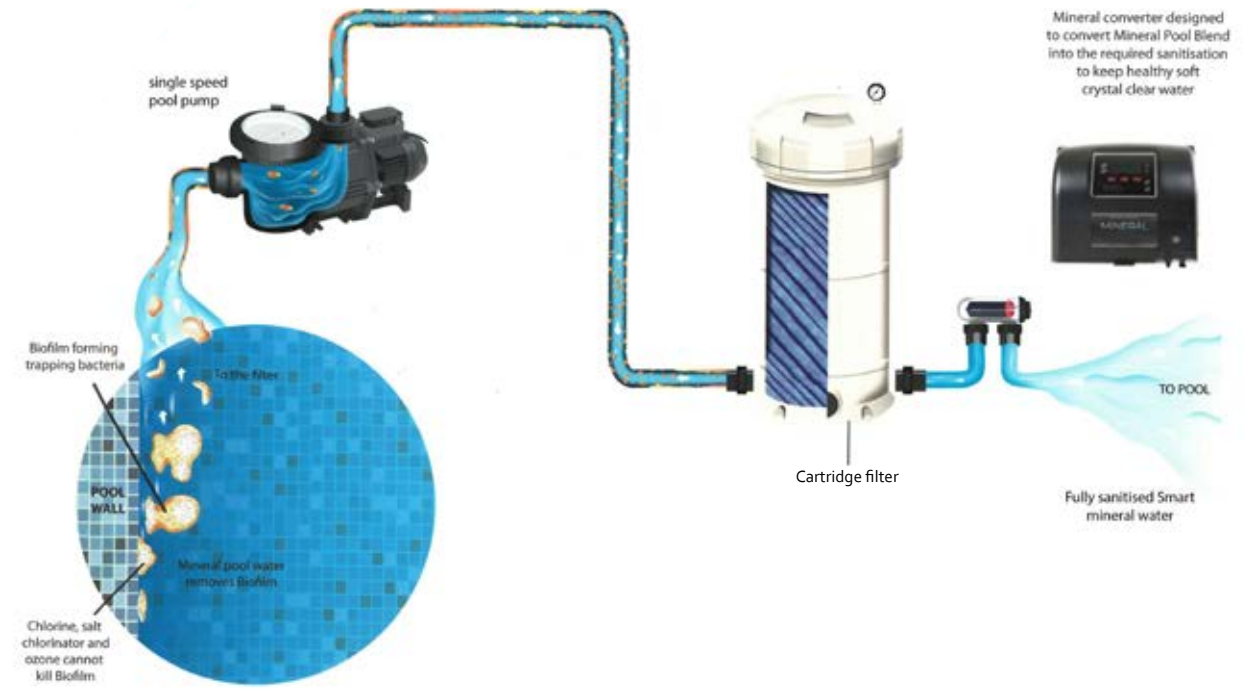

Enjoy a cleaner healthier pool

STATE OF THE ART TECHNOLOGY

INTRODUCING THE MINERAL POOL

A superior natural water feel, harnessing the riches of nature's ocean and mineral lagoons and delivering them to your swimming pool.

Experience the invigorating feel of bathing in water rich in minerals. Mineral Water so gentle, combined with superior energy and water savings.

- Mineral infused bathing, your own beauty retreat
- Safer, cleaner water
- No added chlorine, algaecides or clarifiers
- Virtually maintenance free

Your MINERAL POOL package includes:

- Hydro flow 1hp pool pump
- Microban technology pool filter complete with antimicrobial
- Mineral Generator to automatically convert minerals into the required sanitisation for keeping your pool healthier, softer and cleaner.

*An Integrated Mineral Generator will **take care** of your pool so you can relax and enjoy.*