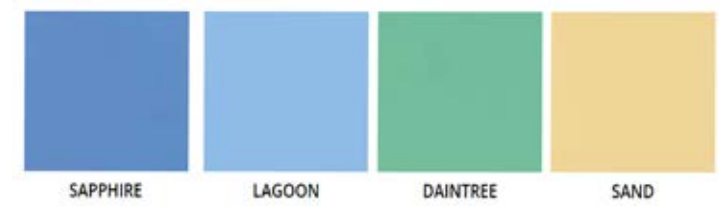

THE PERFECT COLOUR FOR YOUR OASIS

STANDARD FINISH

The colour is moulded into the product giving it a smooth and durable finish.

CULTURED FINISH

A range of high performance decorative surface finishes that provide a stone-like appearance to the pool surface.