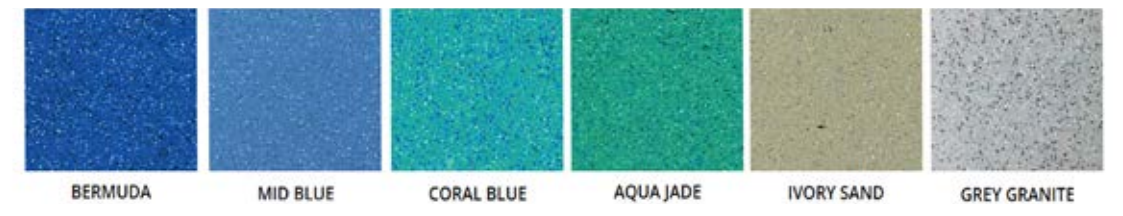

THE PERFECT COLOUR FOR YOUR OASIS

STANDARD FINISH

The colour is moulded into the product giving it a smooth and durable finish.

CULTURED FINISH

A range of high performance decorative surface finishes that provide a stone-like appearance to the pool surface.

STARLIGHT FINISH

These durable coatings exhibit outstanding weathering and fade resistance properties and contain stunning jewel highlights.

SHIMMER FINISH (GELCOAT)

A range of striking, high performance pool coatings giving a highly decorative and reflective finish.